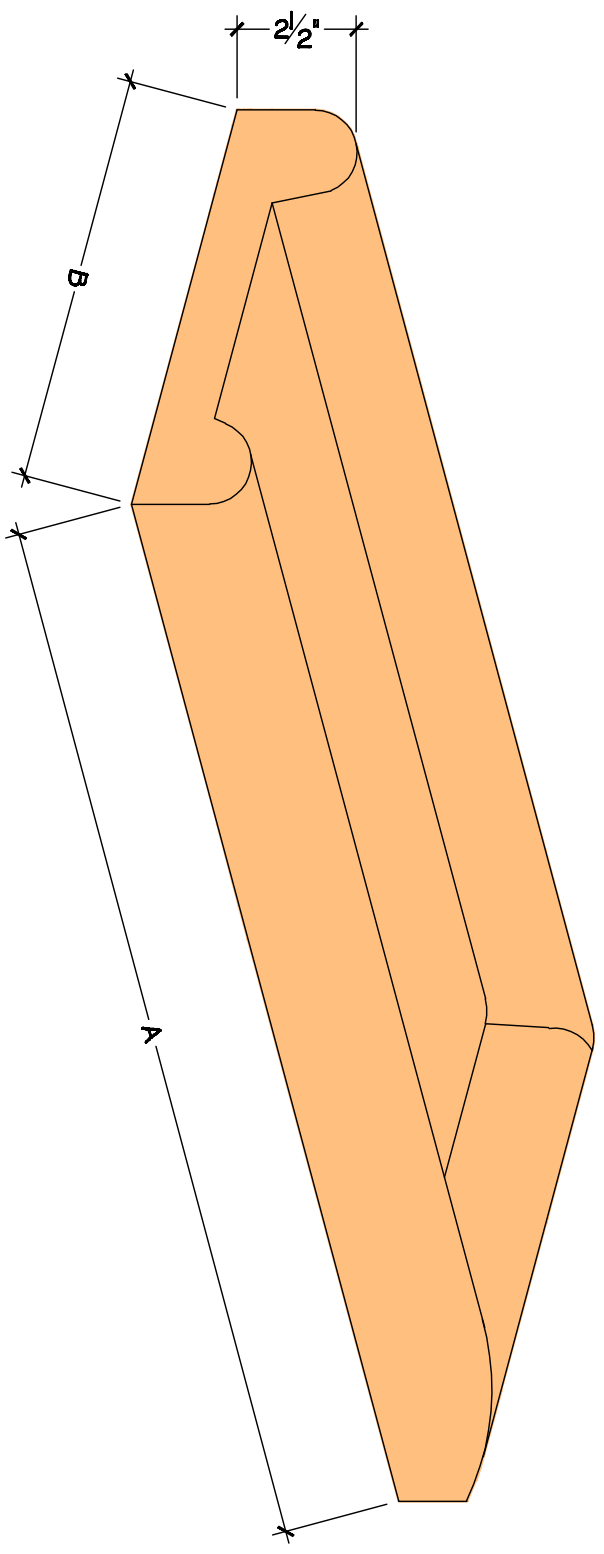

Gutter Splash Block

PRODUCT	Dim. A	Dim. B	Price
Gutter Splash Block	29 1/2"	10 1/2"	\$ 11.50 ea

1 Gutter Splash Block