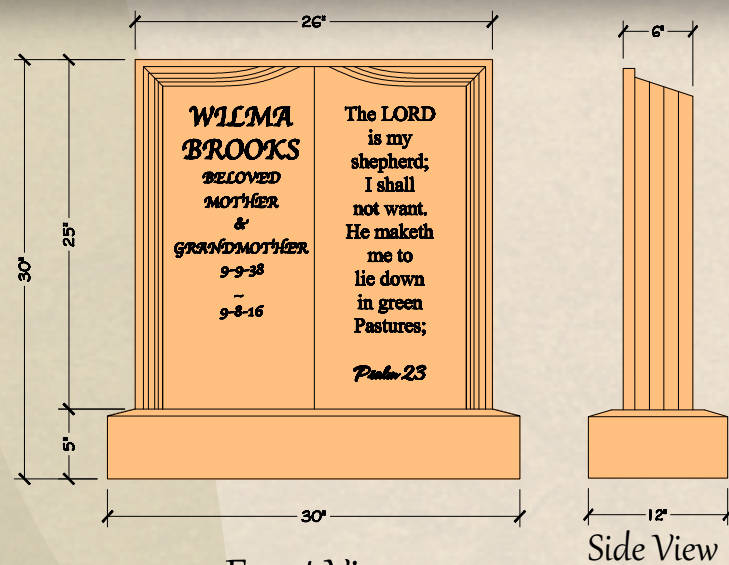

Headstones

Top View

Crosses

Memorials

The Bench

Bench and Table

Fully Custom Design

Five Colors to Choose From

Affordable Alternative

Technical

Memorials

Front View

Side View

Memorials are one of the most important purchase we can make for our loved ones. Sadly it can also be one of the most expensive. With this in mind, Renaissance Cast Stone set out to make an affordable alternative to Granite memorials.