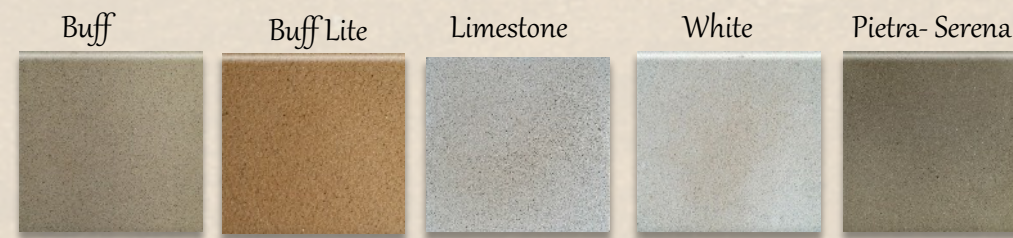

Headstones

Top View

Crosses

Memorials

The Bench

Bench and Table

Fully Custom Design

Five Colors to Choose From

Affordable Alternative

Technical

Memorials

Front View

Side View

Memorials are one of the most important purchase we can make for our loved ones. Sadly it can also be one of the most expensive. With this in mind, Renaissance Cast Stone set out to make an affordable alternative to Granite memorials.