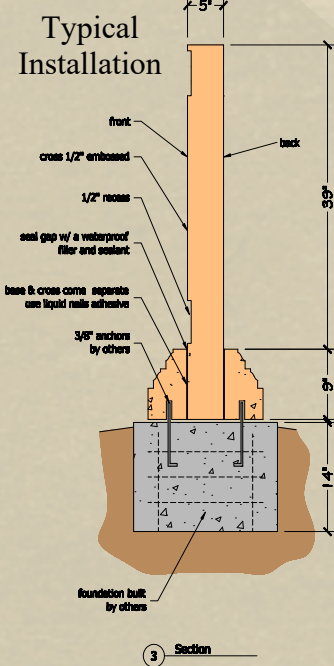

Affordable Alternative

Technical

Memorials

Front View

Side View

Memorials are one of the most important purchase we can make for our loved ones. Sadly it can also be one of the most expensive. With this in mind, Renaissance Cast Stone set out to make an affordable alternative to Granite memorials.